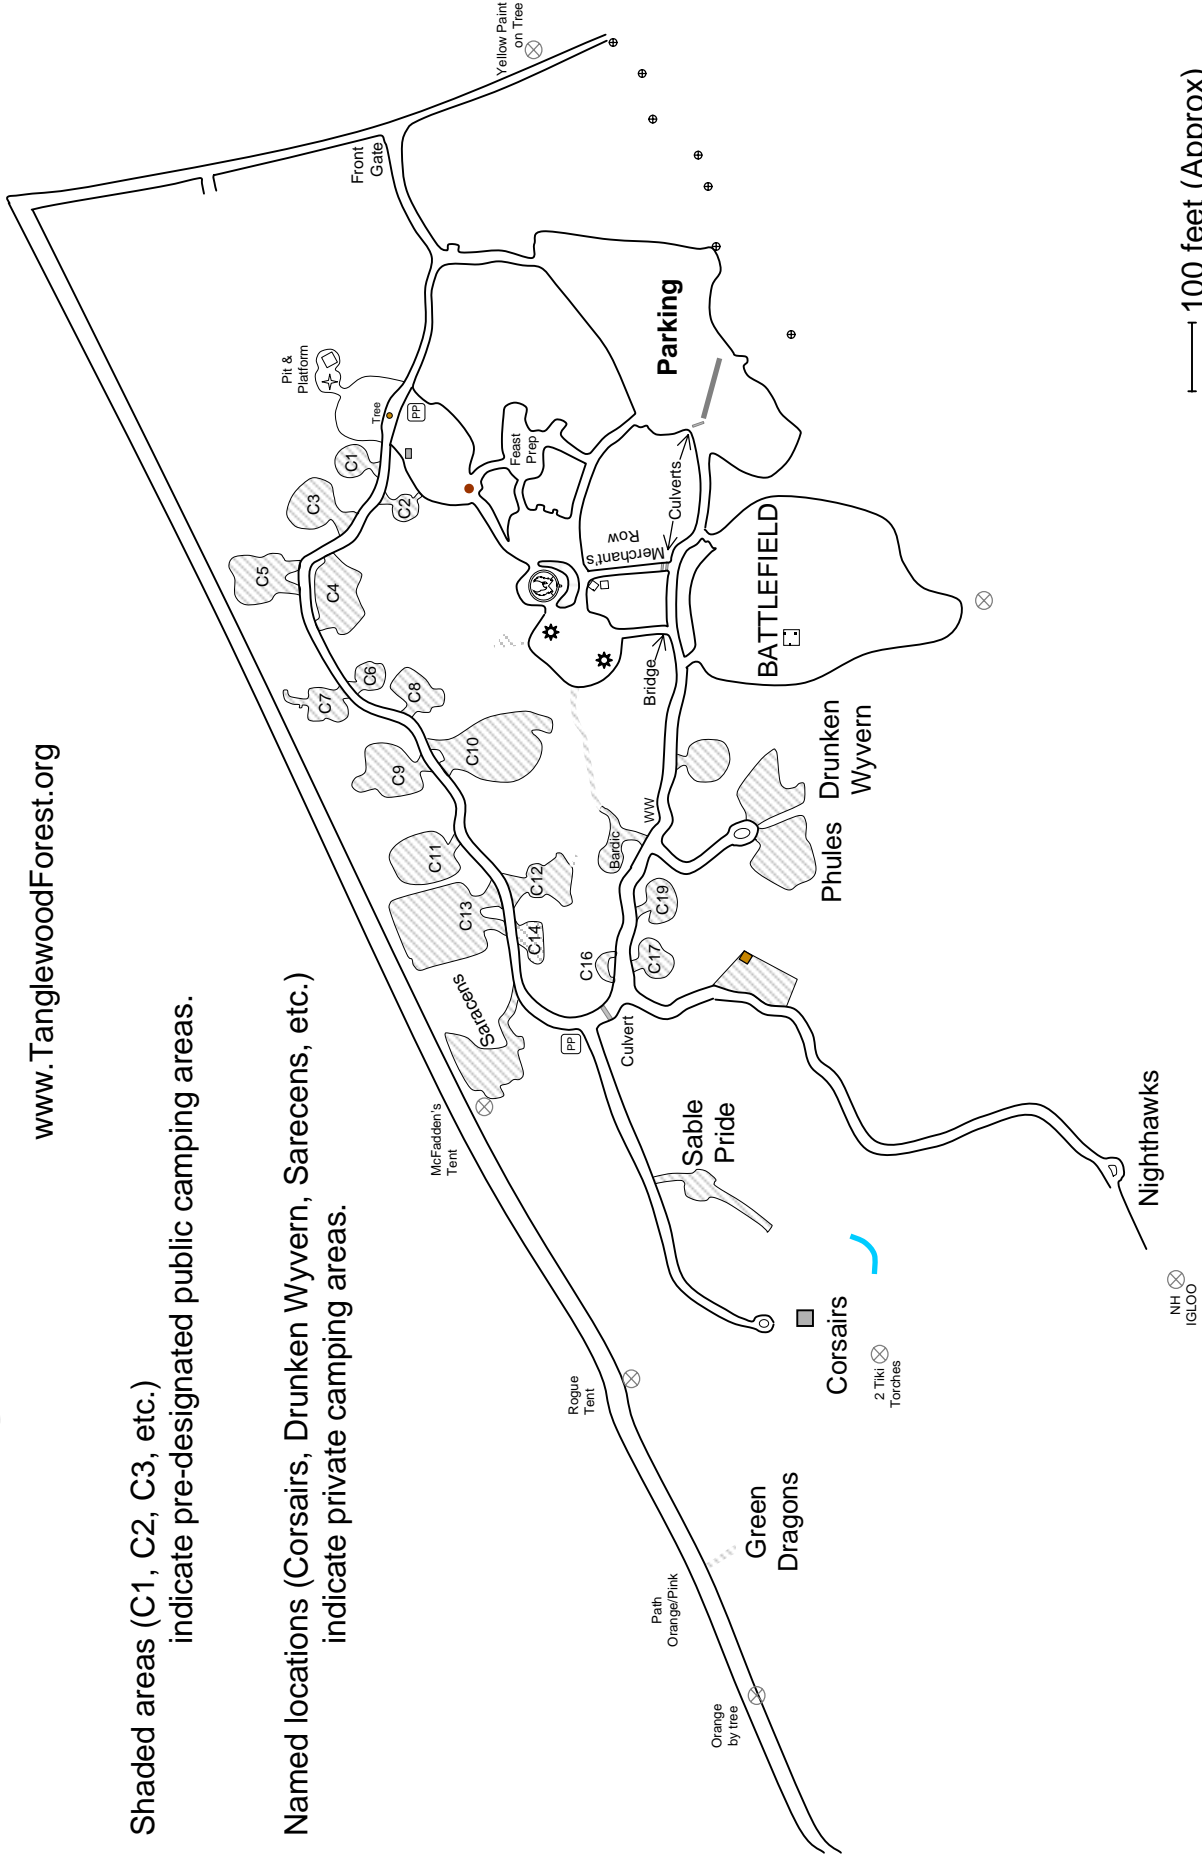

Tanglewood For est

www.TanglewoodForest.org

Shaded areas (C1, C2, C3, etc.)

indicate pre-designated public camping areas.

Named locations (Corsairs, Drunken Wyvern, Sarecens, etc.)

indicate private camping areas.

100 feet (Approx)